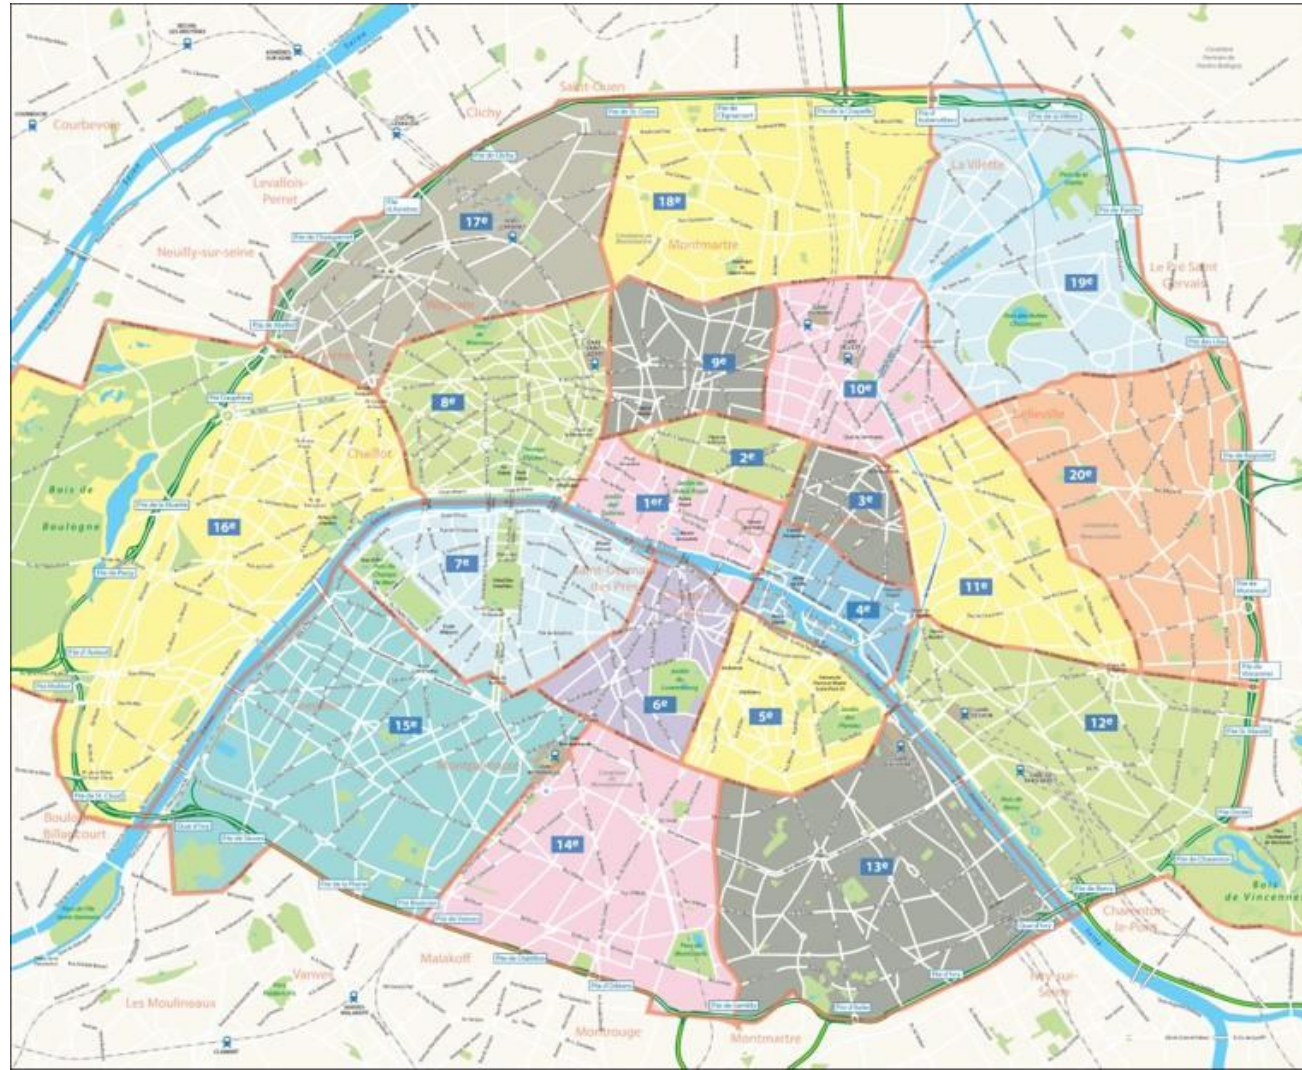

NETHERLANDS
Amsterdam

FRANCE
Aix-en-Provence
French Riviera

SPAIN
Alicante

COSTA RICA
San José

Grenoble*
Paris*

Barcelona*
Granada
Madrid*
Seville*

CHILE
Valparaíso

HUNGARY
Budapest

Critical Thinking & Intellectual Curiosity

Content in Context

Navigating Differences

Power & Equity

Career & Professional Development

Sustainability & Migration

Un panorama

PLAQUE DE RUE – *street sign*

- Name of a major French figure or event
- Dates
- Brief description & accomplishments

Les transports

Les cartes Navigo

Les téléphones

Les transports en commun

Les transports en commun

Le Métro(politain)

Une ligne de métro