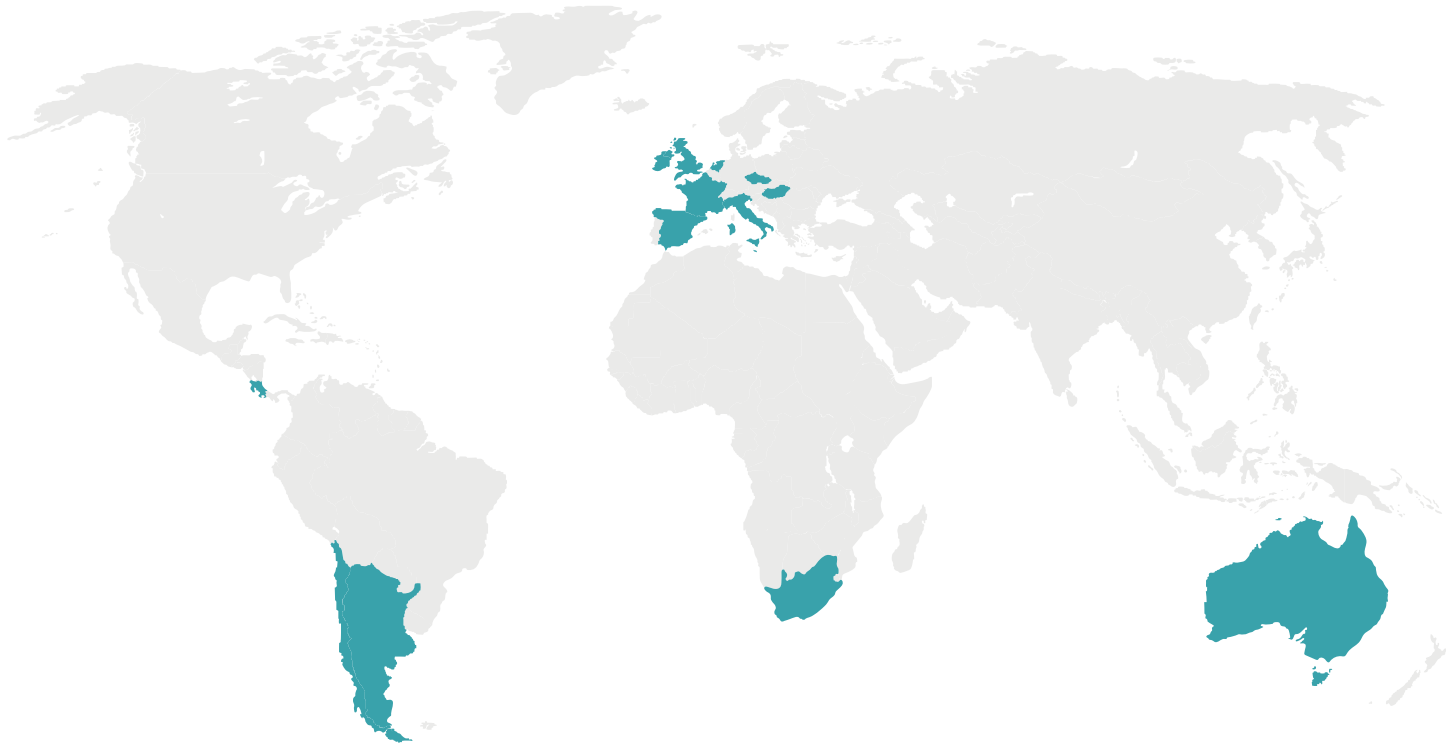

cea
capa

EDUCATION
ABROAD

Bienvenue à Paris

Orientation Générale | Summer 2026

Who We Are & Our Locations

Headquartered in Phoenix, Arizona

CEA CAPA sends students to 22 locations across 13 countries

AUSTRALIA

AUSTRALIA
Sydney*

EUROPE

CZECH REPUBLIC
Prague*

ITALY

Florence*
Rome*

LATIN AMERICA

ARGENTINA
Buenos Aires*

ENGLAND
London*

NETHERLANDS
Amsterdam

FRANCE
Aix-en-Provence
French Riviera

SPAIN
Alicante

COSTA RICA
San José

Grenoble*
Paris*

Barcelona*
Granada
Madrid*
Seville*

CHILE
Valparaíso

HUNGARY
Budapest